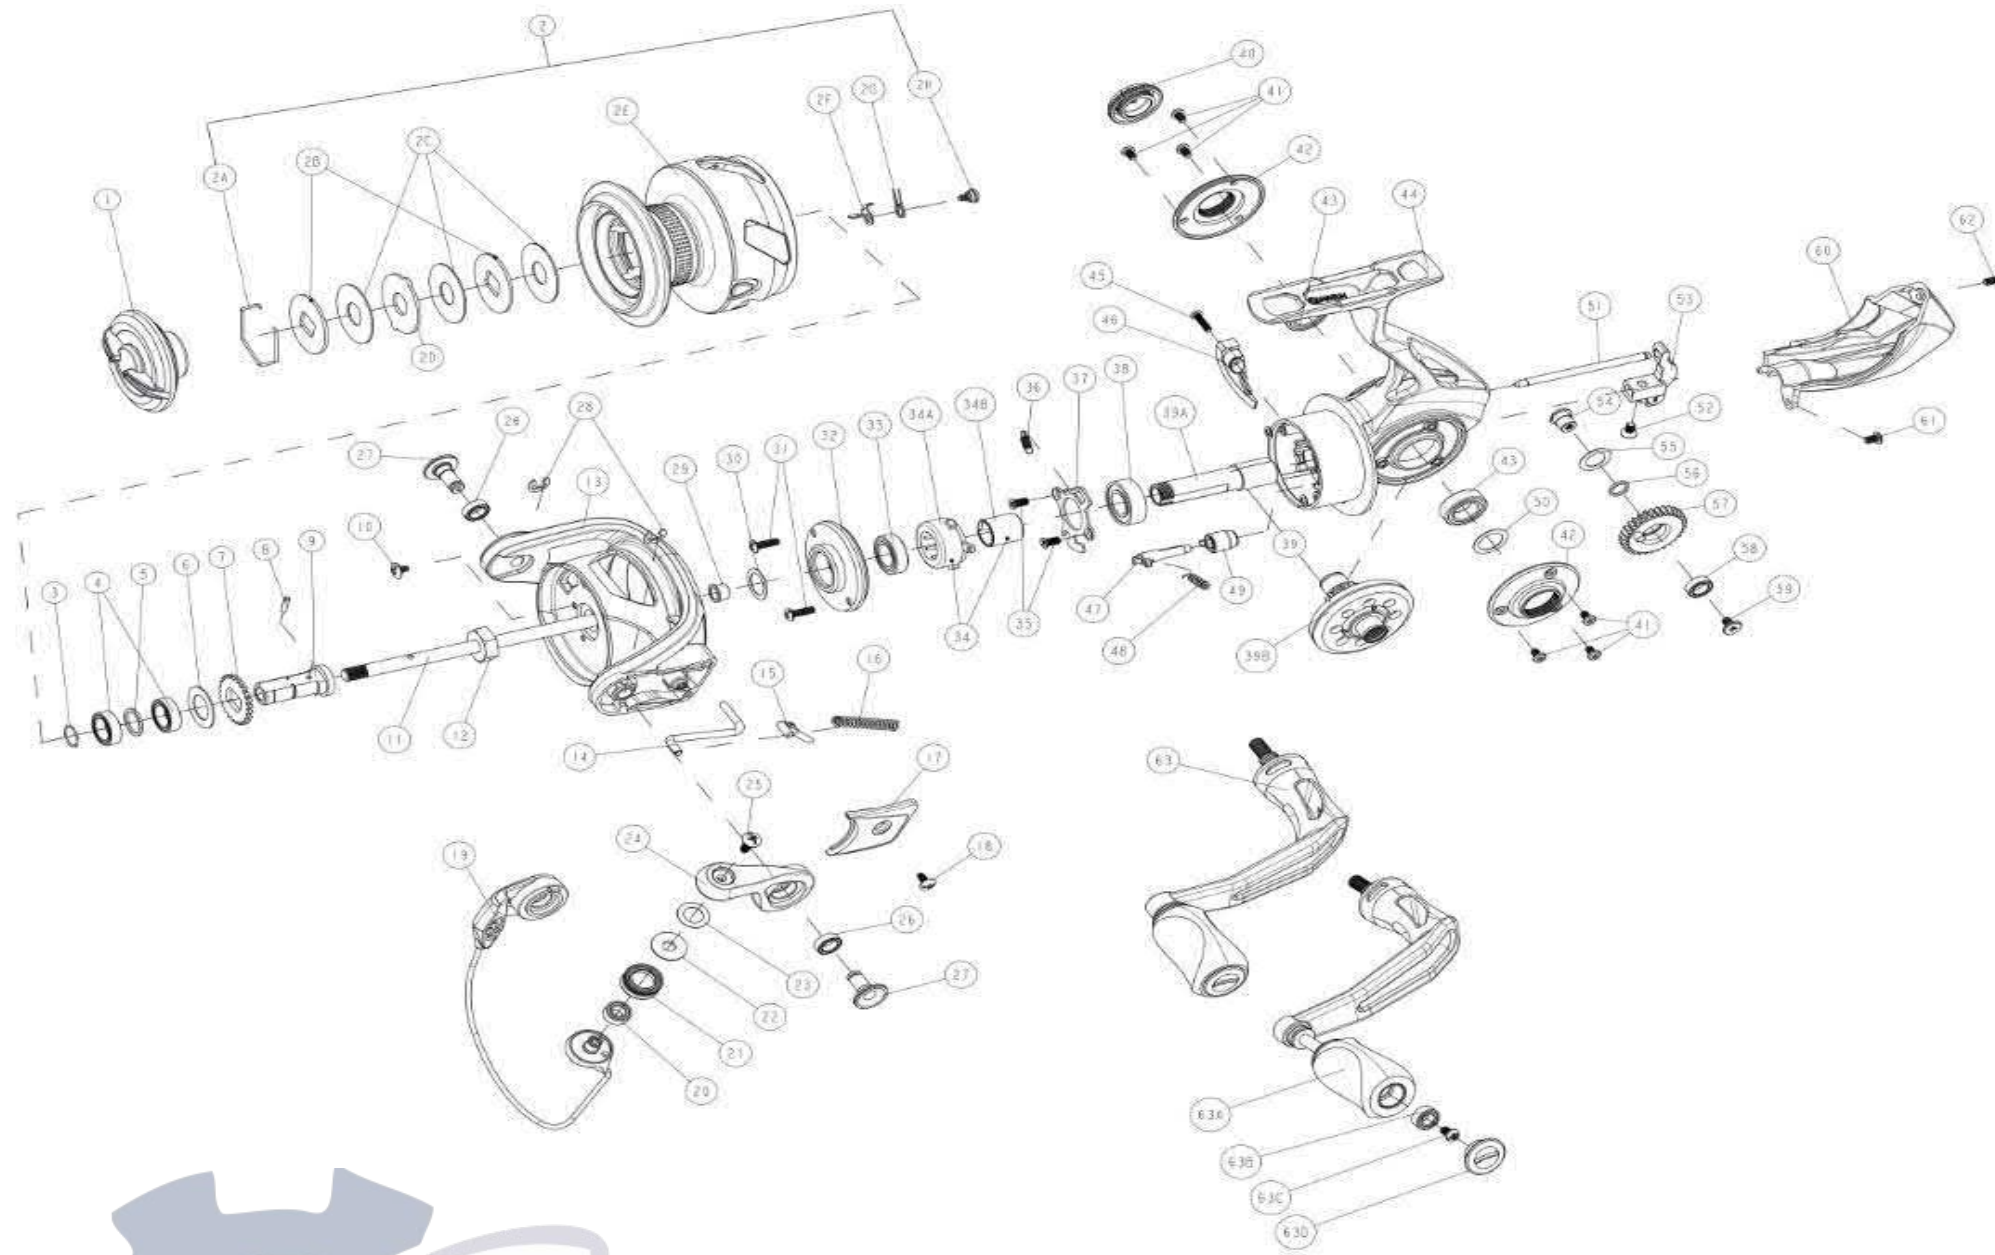

QUANTUM[®]

VP40XPT

Quantum VP40XPT Bait Cast Reel Part List

Key #	Description	Part No.	QTY	Key #	Description	Part No.	QTY
1	Drag Knob Assembly	SAE332-02	1	33	Ball Bearing	TW058-09	1
2	Spool Kit Include	SAE321-03	1	34	One Way Clutch Kit Include	N/A	
	2A - Retaining Ring	RQ038-01	1		34A - Clutch Assembly	QAE363-01	1
	2B - Drag Washer "D"	XAA080-01	2		34B - Clutch Sleeve	QAE139-01	1
	2C - Drag Washer "B"	WAA033-01	3	35	Ball Bearing Retainer Screw	QAE123-01	2
	2D - Drag Washer "A"	WAA081-01	1	36	Coil Spring	QAE216-01	1
	2E - Spool Assembly	SAE321-03	1	37	Ball Bearing Retainer	SAE040-01	1
	2F - Clicker	QAE103-01	1	38	Ball Bearing	UK028-06	1
	2G - Spring	QAE068-01	1	39	Gear Kit Include	N/A	
	2H - Screw	QAE125-01	1	39A - Pinion	EAF011-01	1	
3	Retainer Ring	WAA038-01	1	39B - Drive Gear	EAF012-01	1	
4	Spool Bushing	SAE058-01	2	40	Dust Cap	QAE054-02	1
5	Washer	SAE076-01	1	41	Screw	QAE107-02	6
6	Spool Adjust Washer	WAA030-01	1	42	Body Cosmetic Cap	SAE161-02	2
7	Click Gear	WAA037-01	1	43	Ball Bearing	TW058-09	2
8	Pin	UAA134-02	1	44	Body Assembly	SAE301-03	1
9	Spool Metal	WAA117-01	1	45	Trip Bumper Screw	AT136-01	1
10	Screw	UAA094-02	1	46	Trip Bumper	SAE119-01	1
11	Main Shaft	SAE015-01	1	47	A/R Cam	SAE090-01	1
12	Rotor Nut	BAA006-02	1	48	Coil Spring	QAE049-01	1
13	Rotor	SAE009-02	1	49	A/R Switch	QAE059-01	1
14	Kick Lever	SAE019-01	1	50	Drive Gear Adjust Washer	BAA105-03	1
15	Cam	SAE031-01	1	51	Stablized Bar	SAE211-01	1
16	Coil Spring	WAA022-02	1	52	Screw	RQ100-01	1
17	Rotor Cover	SAE087-02	1	53	O/S Slider	SAE025-01	1
18	Rotor Cover Screw	CW125-01	1	54	O/S Gear Stand Nut	QAE149-01	1
19	Bail Assembly	SAE347-02	1	55	Washer	QAE026-01	1
20	Linr Roller Ball Bearing	DT202-05	1	56	Washer	QAE158-01	1
21	Line Roller	DAA004-02	1	57	O/S Gear Assembly	SAE353-01	1
22	Line Roller Washer	BAA102-01	1	58	O/S Gear Ball Bearing	CT157-07	1
23	Line Roller Collar	DAA102-01	1	59	O/S Gear Screw	QAE111-01	1
24	Arm Lever	SAE007-02	1	60	Rear Cap	SAE250-02	1
25	Line Roller Screw	BAA108-02	1	61	Screw	QAE050-02	1
26	Ball Bearing	CT157-07	2	62	Screw	QAE057-02	1
27	Pin	QAE041-03	2	63	Handle Assembly	SAE318-03	1
28	E-Clip	GH034-01	2	63A	Handle Knob Assembly	WAB313-03	1
29	Main Shaft Bushing	WAA213-01	1	63B	Ball Bearing	DT202-05	1
30	Rotor Adjust Washer	BAA105-03	1	63C	Screw	QW123-01	1
31	Bearing Holder Screw	QAE061-01	2	63D	Handle Knob Cap	WAB138-04	1
32	Ball Bearing Holder	SAE122-03	1				